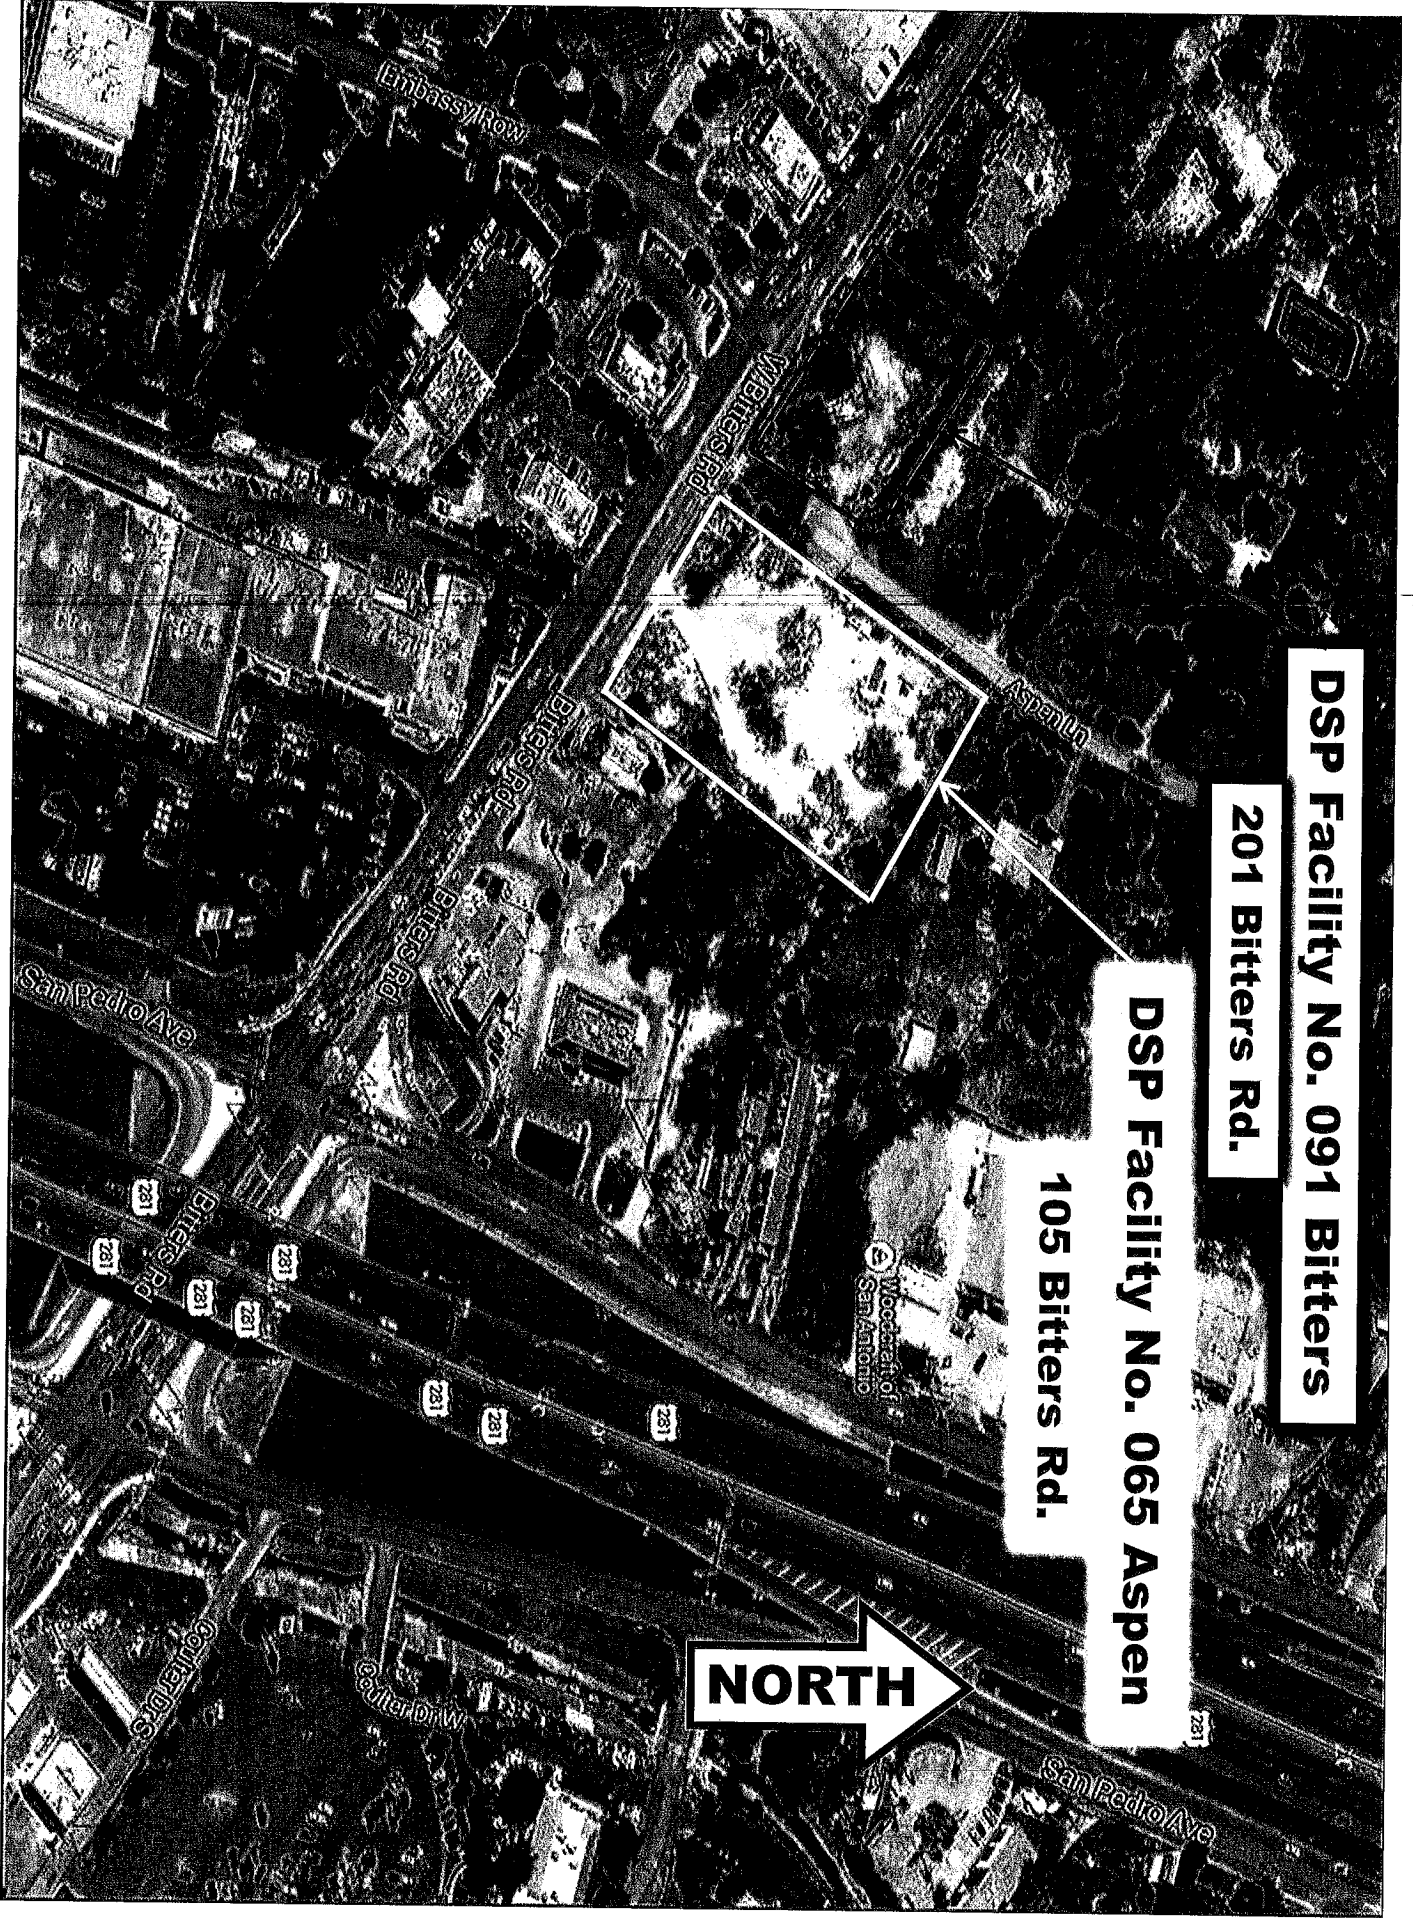

DSP Facility No. 091 Bitters

201 Bitters Rd.

DSP Facility No. 065 Aspen

105 Bitters Rd.

DSP Facility No. 067 - Tower Dr.

302 Tower Dr.

NORTH

DSP Facility No. 067 - Tower Dr.

302 Tower Dr.

Tower Dr

Sunset Hills Park

HILL COUNTRY VILLAGE

WOODLANDS OF CAMINO REAL

HILL COUNTRY VILLAS

281

281